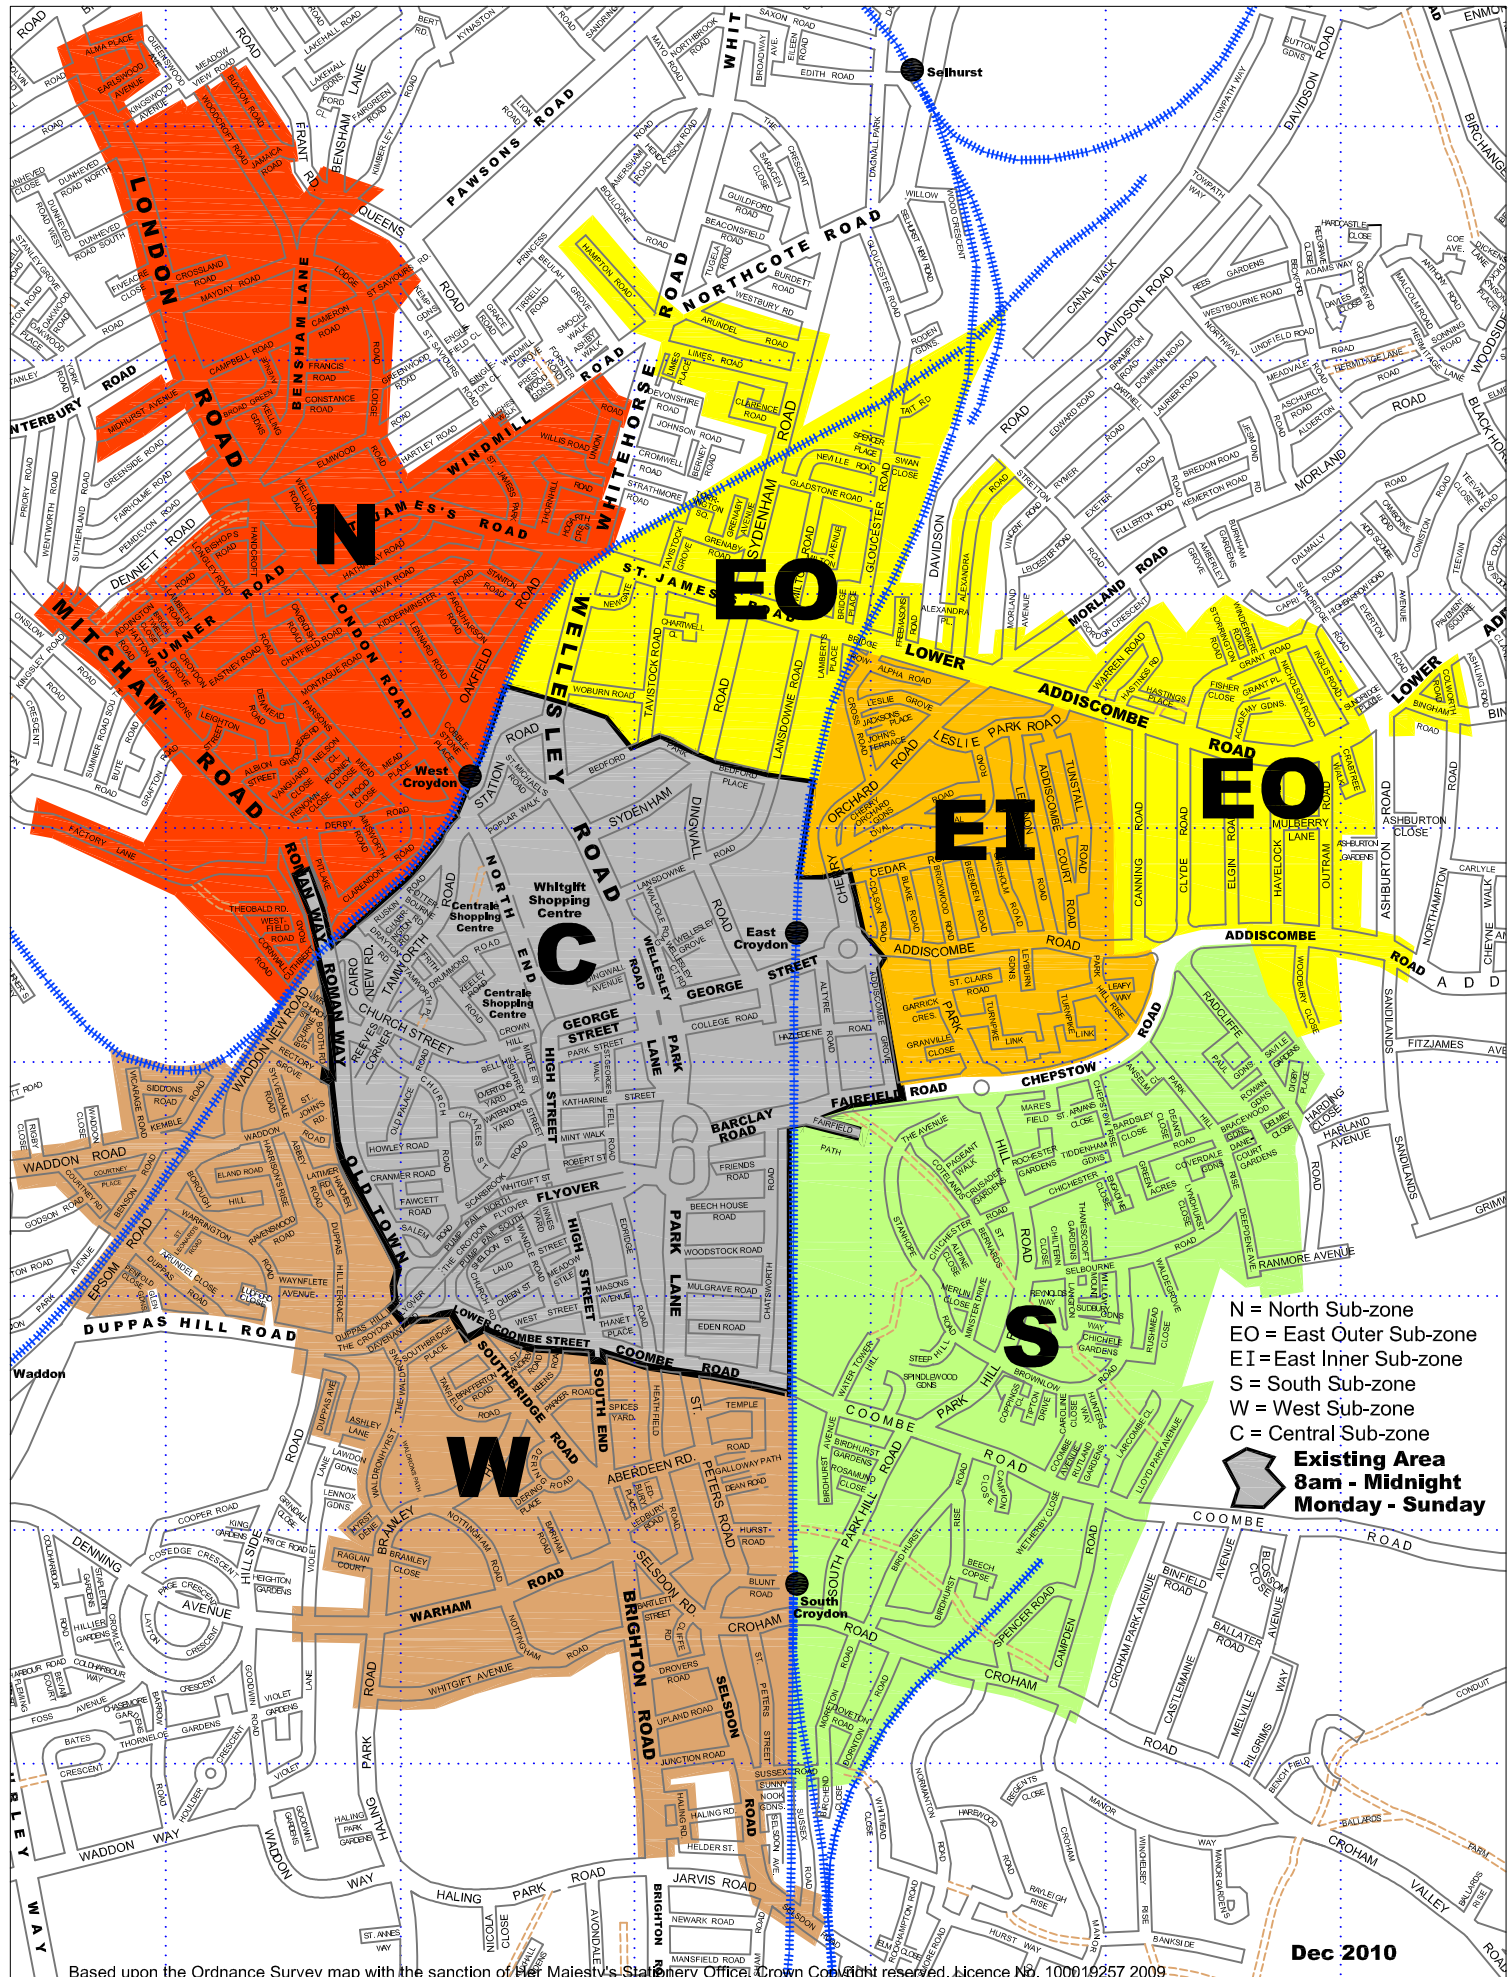

# CROYDON CONTROLLED PARKING ZONE

## Permit Sub-Zones

### Proposed 8am - Midnight, Mon - Sun Parking Controls

Based on the Ordnance Survey map with the sanction of Her Majesty's Stationery Office. Crown Copyright reserved. Licence No. 100016257 2009